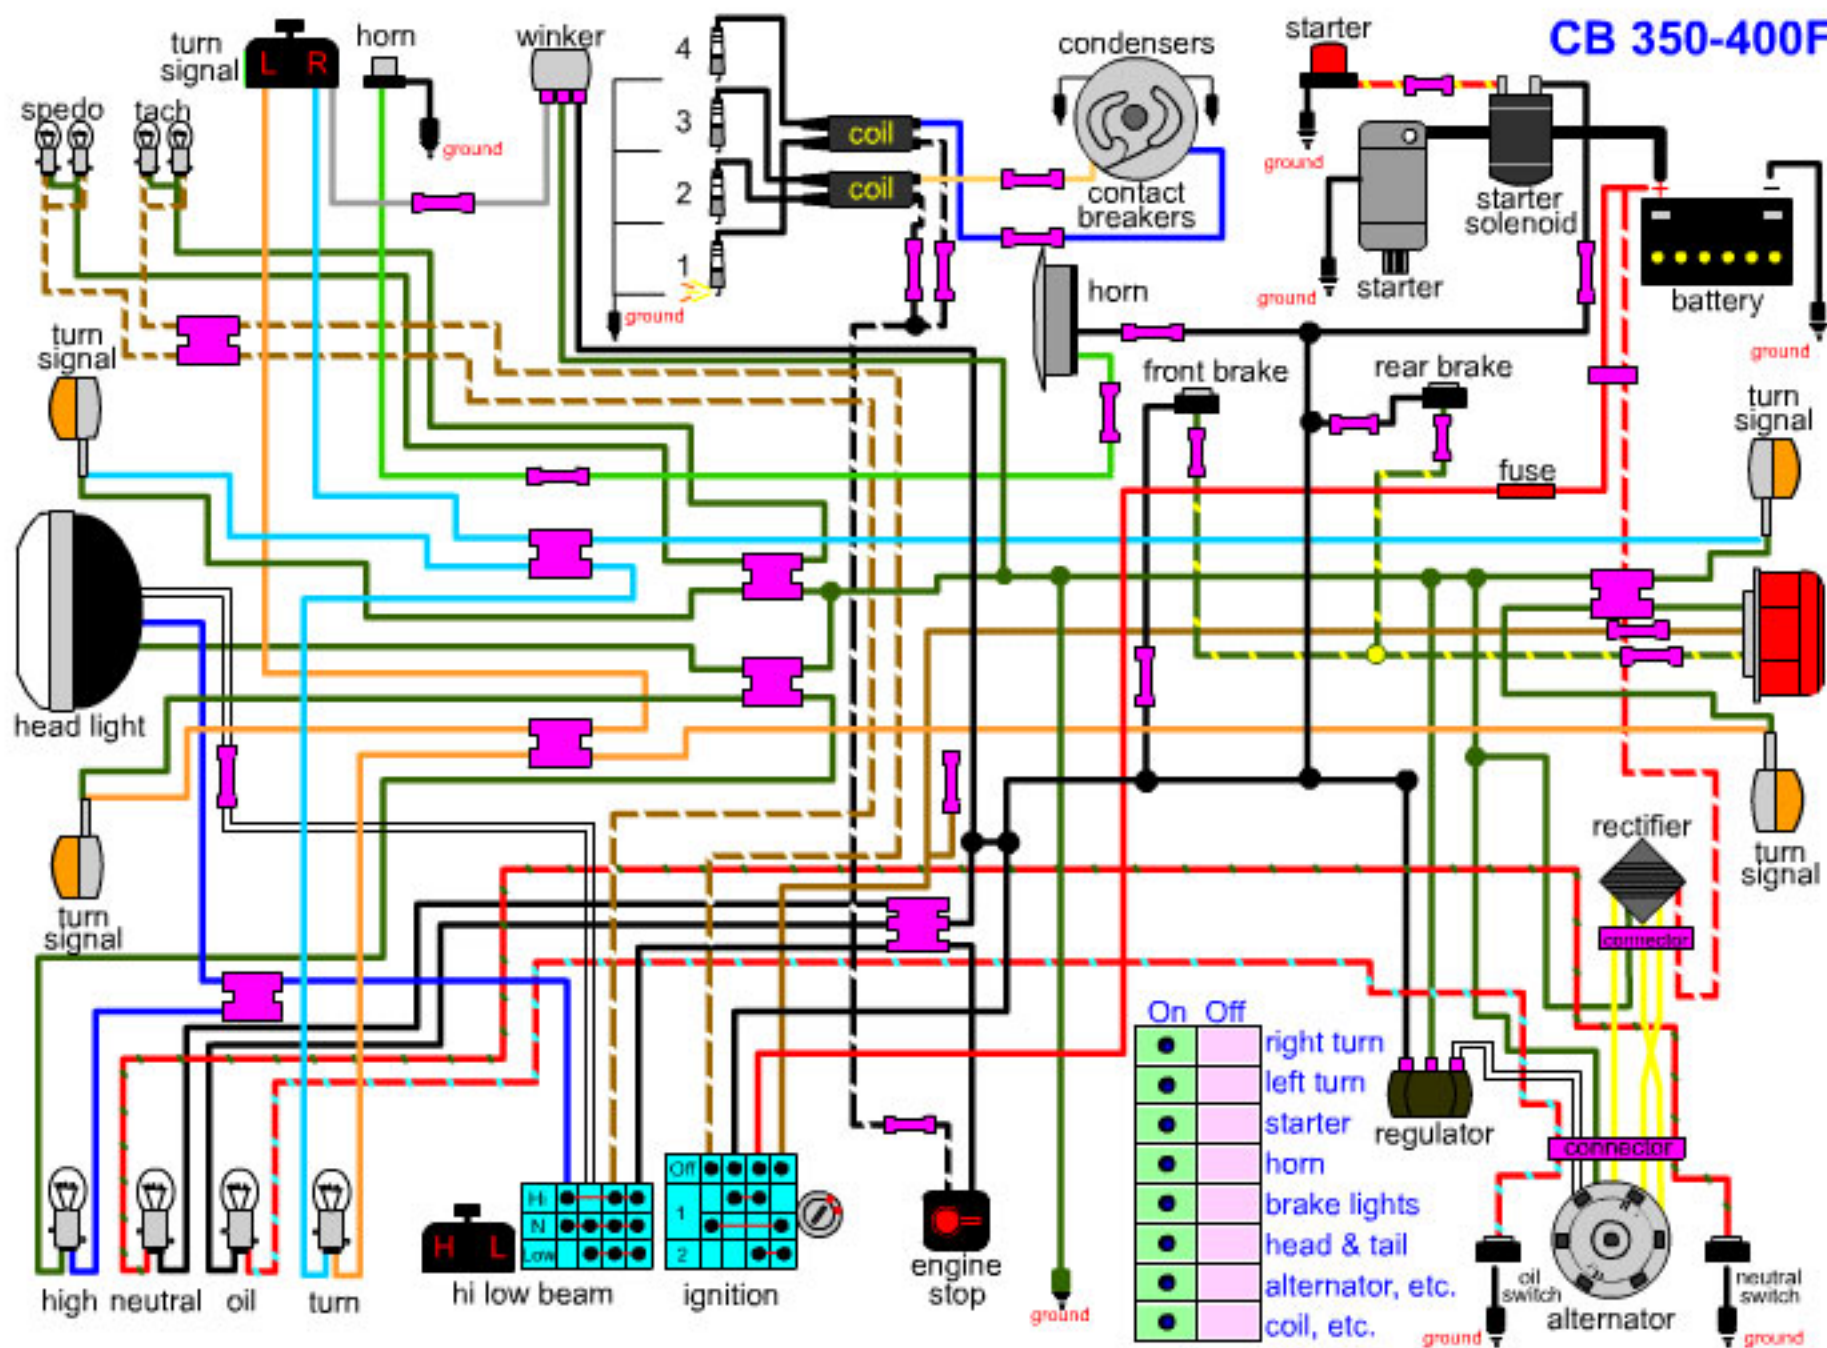

CB 350-400F

On	Off	
●	□	right turn
●	□	left turn
●	□	starter
●	□	horn
●	□	brake lights
●	□	head & tail
●	□	alternator, etc.
●	□	coil, etc.